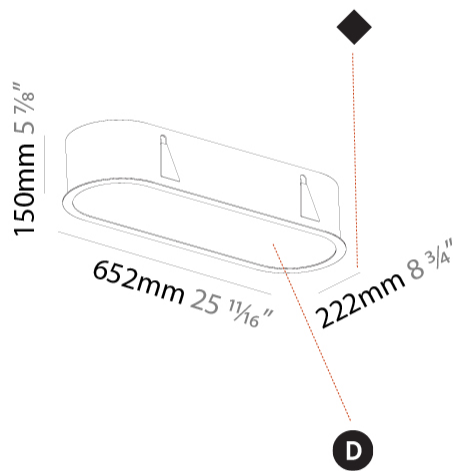

GENERAL

Series: Smoothy
Subseries: Smoothline
Brand: Prolicht
Division: Architectural
Mounting Type: Recessed
Mounting Location: Ceiling
Subcategory: Ambient

PHYSICAL

Shape: Oval
Length (mm): 652
Length (in): 25 11/16
Width (mm): 222
Width (in): 8 3/4
Depth (mm): 150
Depth (in): 5 7/8
Ceiling Thickness (mm): 10 / 12.5 / 15 / 25
Ceiling Thickness (in): 3/8 or 1/2 or 9/16 or 1
Min. Recessing Depth (mm): 160
Min. Recessing Depth (in): 6 5/16
Light Distribution: Direct
Weight (kg): 4.033
Weight (lbs): 8.87
Diffuser: PMMA - Opal or Micro-Prism
Fixture Finish: SSR / BKV / CWI / CRY / HAB / LAG / UFT / ITA / RUA / RUR / MIC / FTG / MYG / TWT / LOD / PUS / FRO / FUP / KIA / POP / BLS / SPG / MEY / GOH / GUM / CHC / COM / ABZ / JAG / OBR / MOS / ROR
Fixture Material: Extruded Aluminum / Steel
Cut-out Measurements: 635mm / 25" x 205mm / 8 1/16"

ELECTRICAL

Lamp Type: LED (Zhaga Standard)
Input Wattage (W): 21
Total Output Wattage (W): 18
Dimming: Tri-Mode (Non-Dimming and Phase Dimming (120Vac only) and 0-10V Dimming)
Driver Included: Yes
Driver Location: Integrated
Driver Type: Constant Current - Universal
Driver Class: Class 2
Input Voltage (V): 120 - 277
Constant Current (MA): 500

LED

Color Temperature (°K): 3000 / 3500 / 4000
Max. Delivered Lumen (lm): 1430 / 1539 / 1570
CRI: >80 CRI
Lamp Life (hrs): 50000

OPTICAL

RATINGS AND CERTIFICATIONS

Certified By: Certified for North American Standards
IP rating: IP20