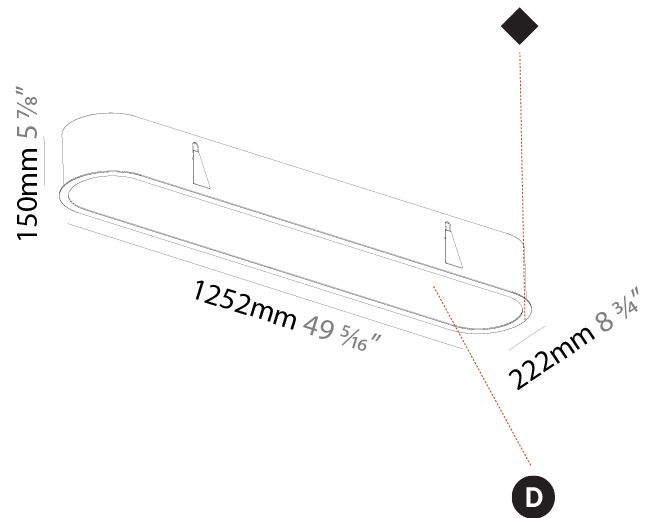

PHYSICAL

Shape: Oval
Length (mm): 1252
Length (in): 49 5/16
Width (mm): 222
Width (in): 8 3/4
Depth (mm): 150
Depth (in): 5 7/8
Ceiling Thickness (mm): 10 / 12.5 / 15 / 25
Ceiling Thickness (in): 3/8 or 1/2 or 9/16 or 1
Min. Recessing Depth (mm): 160
Min. Recessing Depth (in): 6 5/16
Light Distribution: Direct
Weight (kg): 7.634
Weight (lbs): 16.80
Diffuser: PMMA - Opal or Micro-Prism
Fixture Finish: SSR / BKV / CWI / CRY / HAB / LAG / UFT / ITA / RUA / RUR / MIC / FTG / MYG / TWT / LOD / PUS / FRO / FUP / KIA / POP / BLS / SPG / MEY / GOH / GUM / CHC / COM / ABZ / JAG / OBR / MOS / ROR
Fixture Material: Extruded Aluminum / Steel
Cut-out Measurements: 1235mm / 48 5/8" x 205mm / 8 1/16"

ELECTRICAL

Lamp Type: LED (Zhaga Standard)
Input Wattage (W): 41.8
Total Output Wattage (W): 36
Dimming: Tri-Mode (Non-Dimming and Phase Dimming (120Vac only) and 0-10V Dimming)
Driver Included: Yes
Driver Location: Integrated
Driver Type: Constant Current - Universal
Driver Class: Class 2
Input Voltage (V): 120 - 277
Constant Current (MA): 500

LED

Color Temperature (°K): 3000 / 3500 / 4000
Max. Delivered Lumen (lm): 2860 / 3077 / 3140
CRI: >80 CRI
Lamp Life (hrs): 50000

OPTICAL

RATINGS AND CERTIFICATIONS

Certified By: Certified for North American Standards
IP rating: IP20

PROJECT
TYPE
SPECIFIER
QUANTITY
DATE

1235mm x 205mm
48 5/8" x 8 1/16"

10 - 25mm
3/8" - 1"

160mm
6 5/16"