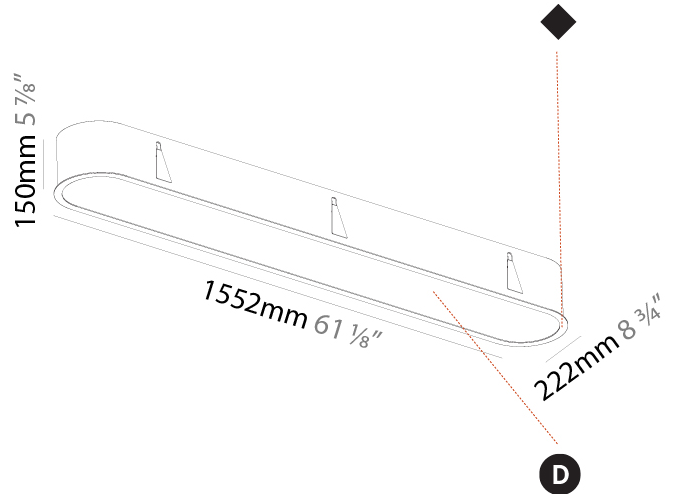

PHYSICAL

Shape: Oval
Length (mm): 1552
Length (in): 61 1/8
Width (mm): 222
Width (in): 8 3/4
Depth (mm): 150
Depth (in): 5 7/8
Ceiling Thickness (mm): 10 / 12.5 / 15 / 25
Ceiling Thickness (in): 3/8 or 1/2 or 9/16 or 1
Min. Recessing Depth (mm): 160
Min. Recessing Depth (in): 6 5/16
Light Distribution: Direct
Weight (kg): 8.895
Weight (lbs): 19.57
Diffuser: PMMA - Opal or Micro-Prism
Fixture Finish: SSR / BKV / CWI / CRY / HAB / LAG / UFT / ITA / RUA / RUR / MIC / FTG / MYG / TWT / LOD / PUS / FRO / FUP / KIA / POP / BLS / SPG / MEY / GOH / GUM / CHC / COM / ABZ / JAG / OBR / MOS / ROR
Fixture Material: Extruded Aluminum / Steel
Cut-out Measurements: 1535mm / 60 7/16" x 205mm / 8 1/16"

ELECTRICAL

Lamp Type: LED (Zhaga Standard)
Input Wattage (W): 52.8
Total Output Wattage (W): 45
Dimming: Tri-Mode (Non-Dimming and Phase Dimming (120Vac only) and 0-10V Dimming)
Driver Included: Yes
Driver Location: Integrated
Driver Type: Constant Current - Universal
Driver Class: Class 2
Input Voltage (V): 120 - 277
Constant Current (MA): 500

LED

Color Temperature (°K): 3000 / 3500 / 4000
Max. Delivered Lumen (lm): 3570 / 3842 / 3920
CRI: >80 CRI
Lamp Life (hrs): 50000

OPTICAL

RATINGS AND CERTIFICATIONS

Certified By: Certified for North American Standards
IP rating: IP20

PROJECT
TYPE
SPECIFIER
QUANTITY
DATE

1535mm x 205mm
60 7/16" x 8 1/16"

10 - 25mm
3/8" - 1"

160mm
6 5/16"